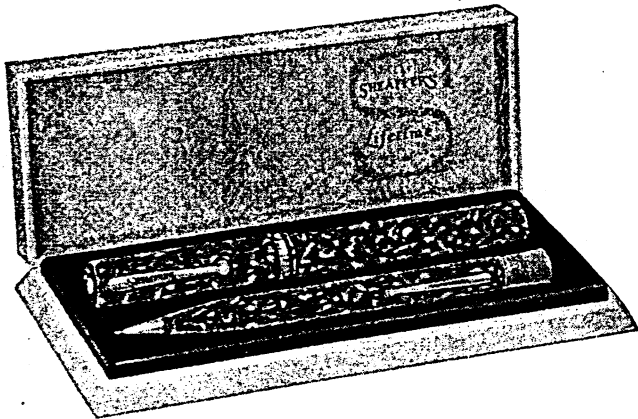

## Skrip

THE SUCCESSOR TO INK

**F**LOWS freely, spreads evenly and dries quickly. Does not discolor point of pen. Free from harmful acids and grit. Colors: red, blue, green, purple and black. For fountain pen use exclusively. Packed in conveniently sized containers, two ounce and up. Style illustrated is the "Library" listing at 25c per bottle.

## SHEAFFER'S LEADS

Sheaffer Blue Label leads write smoother, last longer, are stronger and more satisfactory in every way. Priced 15c per box. Others at 10c per box. Colors: red, blue and black.

# SHEAFFER'S LIFETIME Fountain Pen Desk Sets

The Executive, double desk set No. 17. Base of crystal plate glass, 10 x 5½ x 1 inch. Fitted with matched Sheaffer Lifetime fountain pens. Price \$30.00. Other sets as low as \$7.50.

Giftie Sets of matched pens and pencils are ideal for every gift occasion. Packed in beautiful gift cases. Prices range from \$8.00 up. Furnished in both metal and Radite. Lifetime sets \$10.75 up.

Hand decorated Desk Set bases for Mi-lady's spinet. The pen is the regular Sheaffer Lifetime. Priced at \$15.00 and \$16.00.